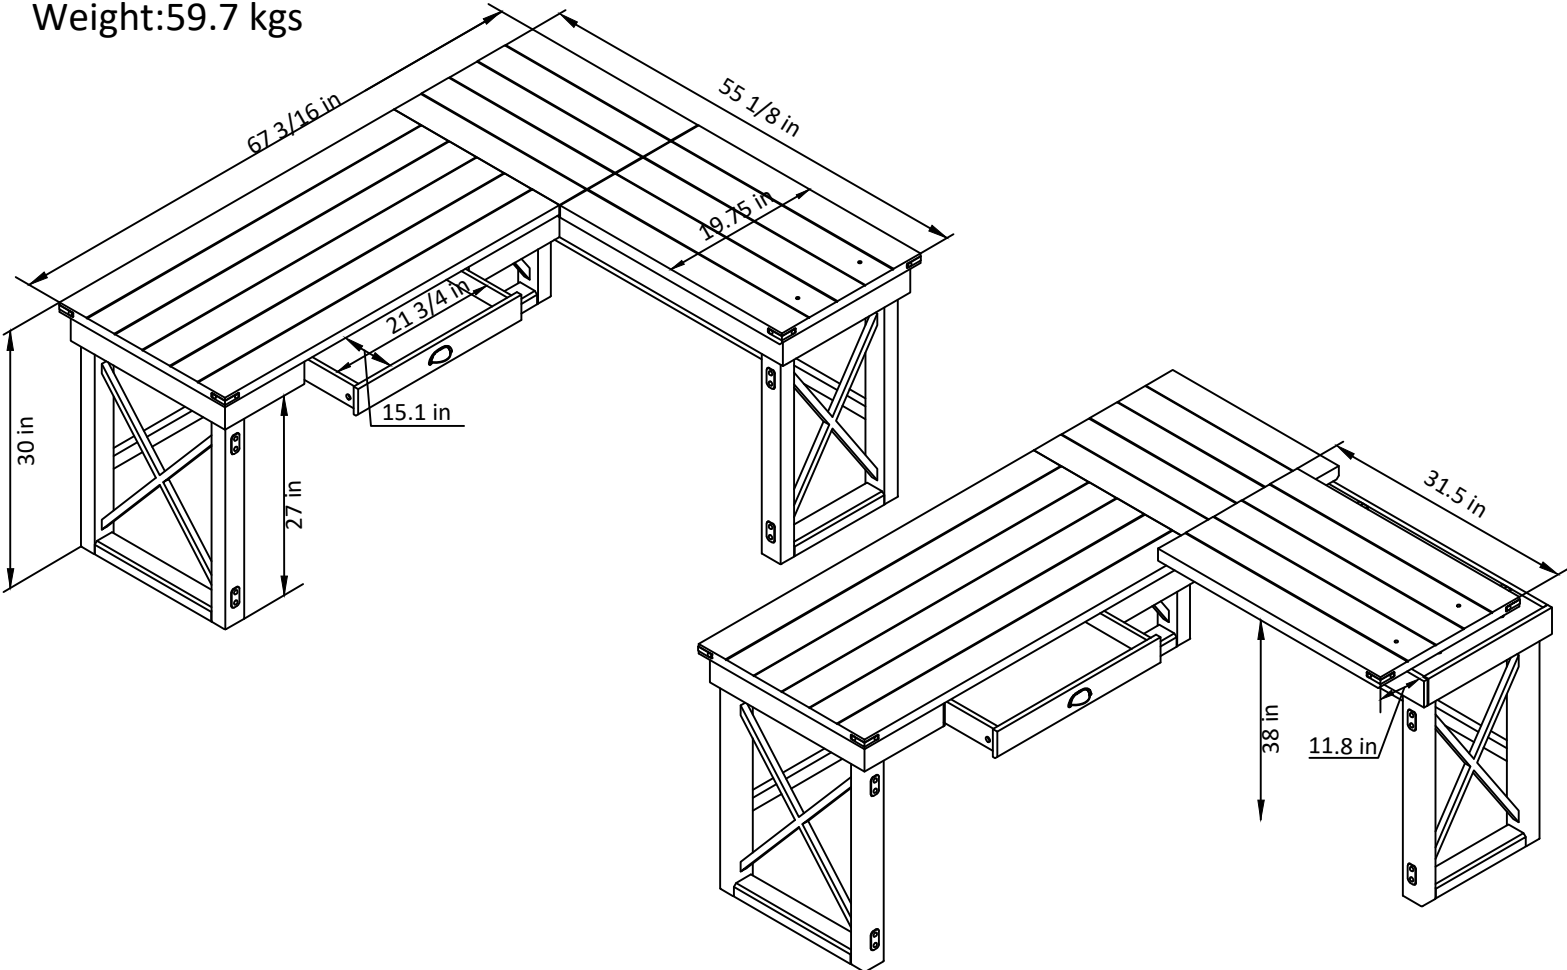

L Shaped Desk with Lift Top

Model Number:9552xxxCOM
Finish:Rustic White/ Grey

OVERALL PRODUCT SIZE (in inches)
67 3/16"(W)*55 1/8"(D)*30"(H)
Weight:59.7 kgs

MAXIMUM WEIGHT CAPACITIES